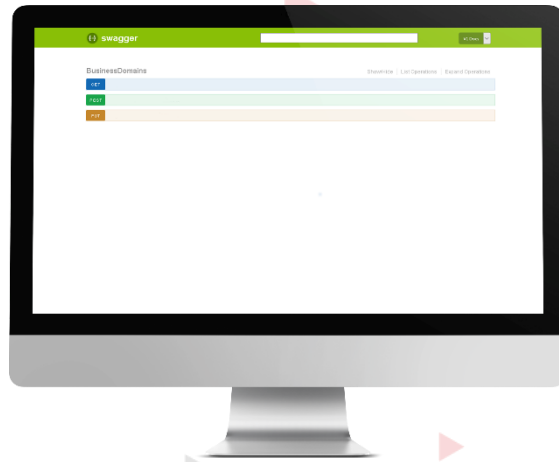

We provide flexibility for all the Developers through our API's
Increase your scope, get access to Personalization and Integration.

Player API