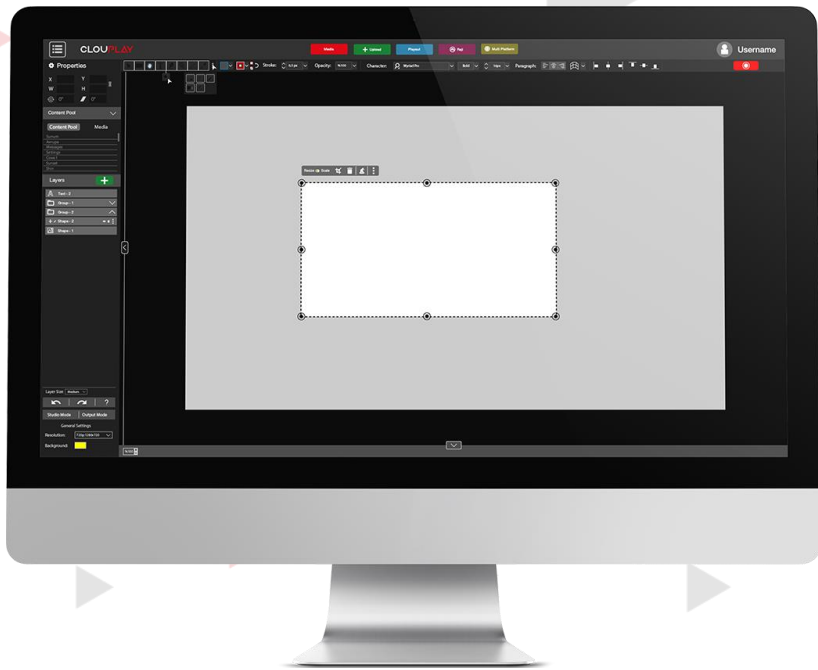

Creator comes with a seamless architecture specifically designed to meet the requirements for Video Production, Management and Distribution. Our End-to-End solution combines speed, efficiency and high quality outcome at a simple user friendly interface.

- Reach all your content from any operating system and web browser of your choice
- Work with your team simultaneously on the same project
- Work in Layers for all your voice and video contents
- Trim & Extract scenes from 160p'den 2K quality
- Design Vertical/Horizontal screens with the editor service