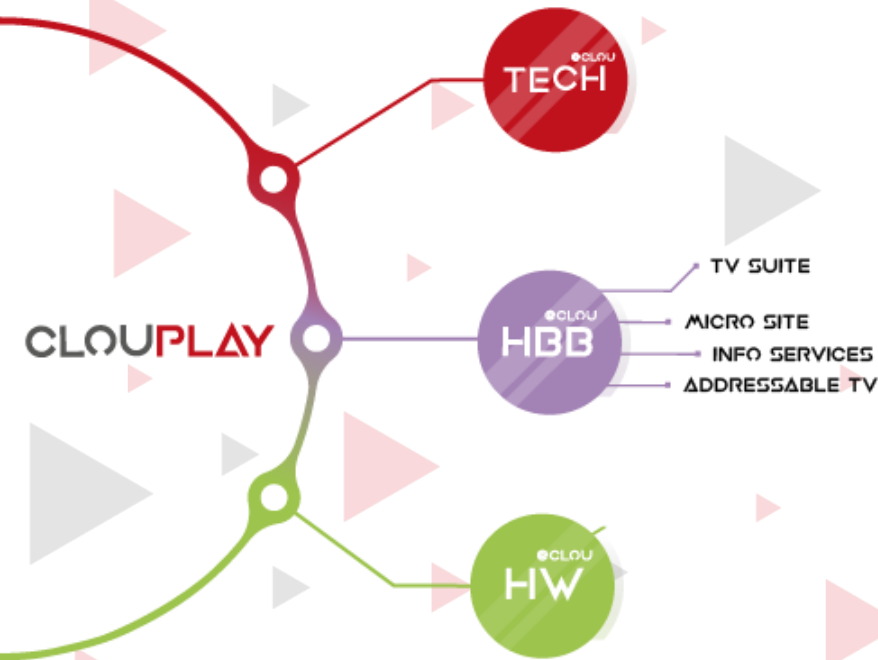

Our Patented solution for HBBTv supported Smart Tv's and Satellite receivers with access to internet. Enabling you to manage inclusionary online services.

TV Suite

Design instant surveys, ballots and Q&A modules

MICRO SITE

Get your access to VOD content from any web browser. Define paid VOD services and leverage your revenue managing adds in your stream.

INFO SERVICES

Design your stream, weather information, stock market feeds and HTML 5 games accordingly with the audience, based on location, gender and demographic information

ADRESSABLE TV

Your access to customized interactive adds at TV programs.