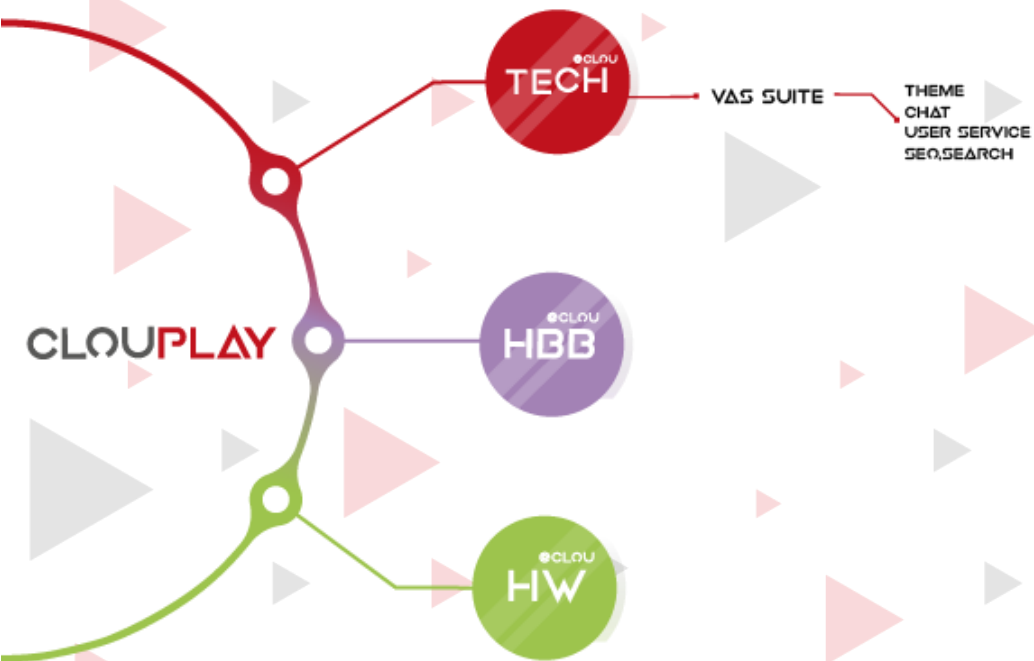

Theme

Hundreds of themes from our Store at your fingertips for your use

Chat

Instantly add a Chat feature and manage all your social media chats from a single window.

User Service

Manage membership, comment and like services.

Seo, Search

Offer Search service to your audience. Add subtitle, header and key word search features to your Live and VOD stream.