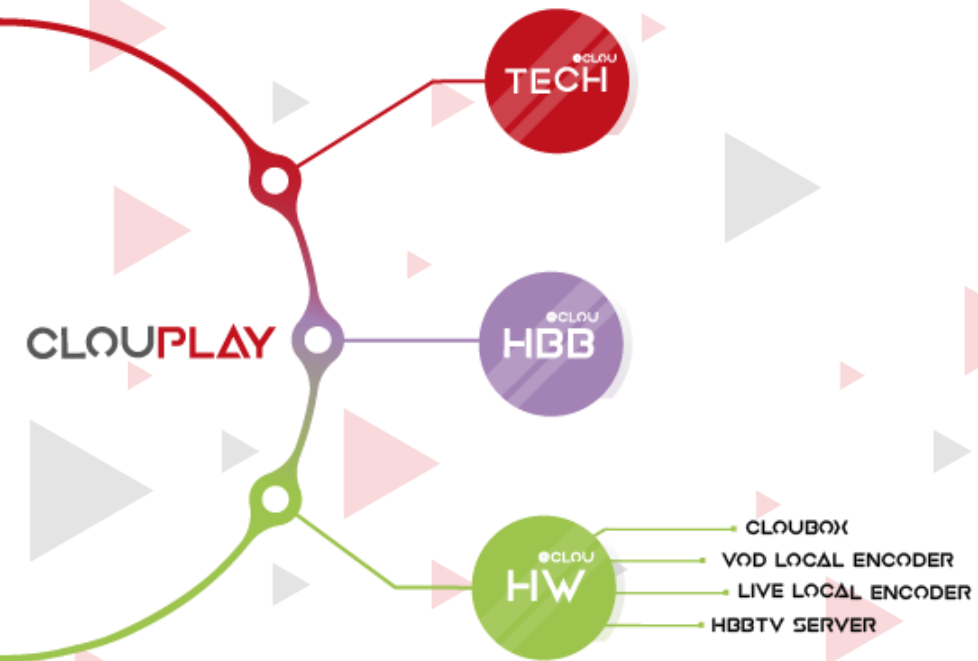

Age, gender, location data's within the relevant time frames are all provided to you to make the most efficient campaigns.

Fast

Target Marketing

Integrated

Efficient

Analysis

CLOU BOX

Portable, touchscreen Reji Control System using cloud technology.

HBB TV SERVER

Manage ClouHBB services through VMS Panel interface from your Tv's data center.

Portable, Touchscreen Reji Control System working over the cloud. ClouBox enables you to Live Broadcast at any place and broadcast to all the platforms and channels.