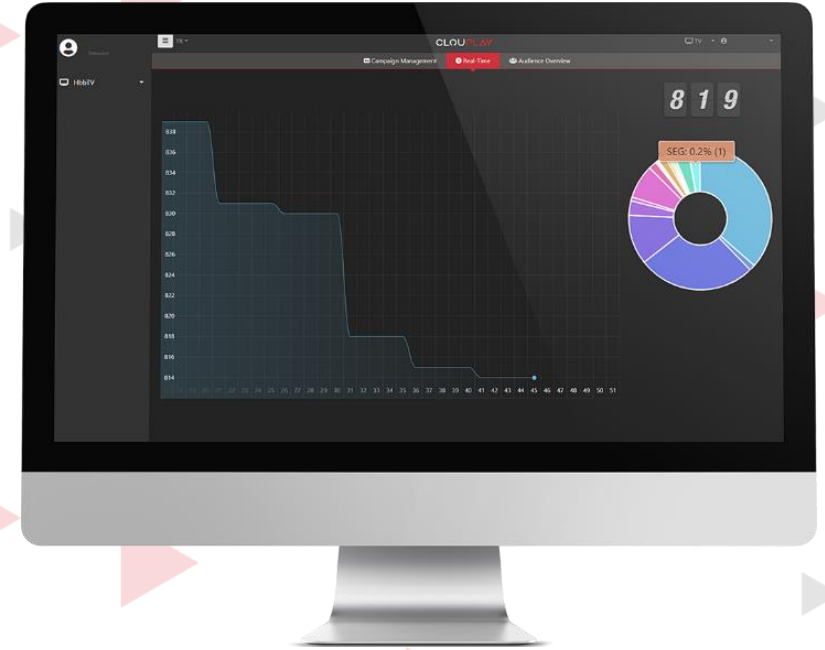

Analysis & Rating

Receive the upmost support through our Analysis & Rating tools for your customized video experiences. Live video management, broadcasting and various other tools will enable your experience to be at a new level.

You will have access to rating data's from all the platforms including HBBTv, Satellite Tv, Web and Mobile.

With real time data provided through our Analysis & Rating tool, you will have the front seat and be able to take preferred actions to increase the efficiency of your work's outcome.