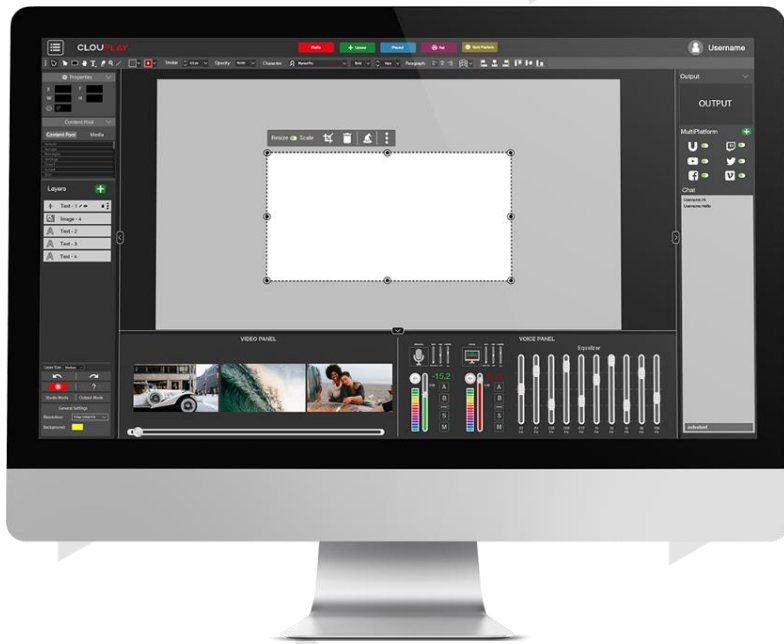

Cross Platform Player

Cross Platform solution enables you to share your broadcast from a SINGLE panel to ALL the platforms seamlessly. (Mobil, Web, HBB Tv ve Smart Tv)

Uncompromisingly from the speed to execute and high quality output of your works Cross Platform Player comes with a unique feature of being compatible with ALL the operating systems of your choice.

Montage & Manage your Live broadcast.

With the Live Reji Editing service you can have the montage ability with your existing content pool and work instantly with the feeds from your Live Cameras and microphones. Our service supports up to 4K standards.

- Live camera feed entry.
- RTMP/RTSP sources can be defined
- Divisible touch screen
- Design your live stream and playlists using both Live and VOD content.
- Create & Add Logo, subtitle or various animation.
- High speed editing with no rendering.
- Manage your Live broadcast from ANY web explorer.
- Trim & Extract scenes from 160p'den 2K quality
- Work with your team simultaneously on the same project.
- Media Store access for thousands of contents