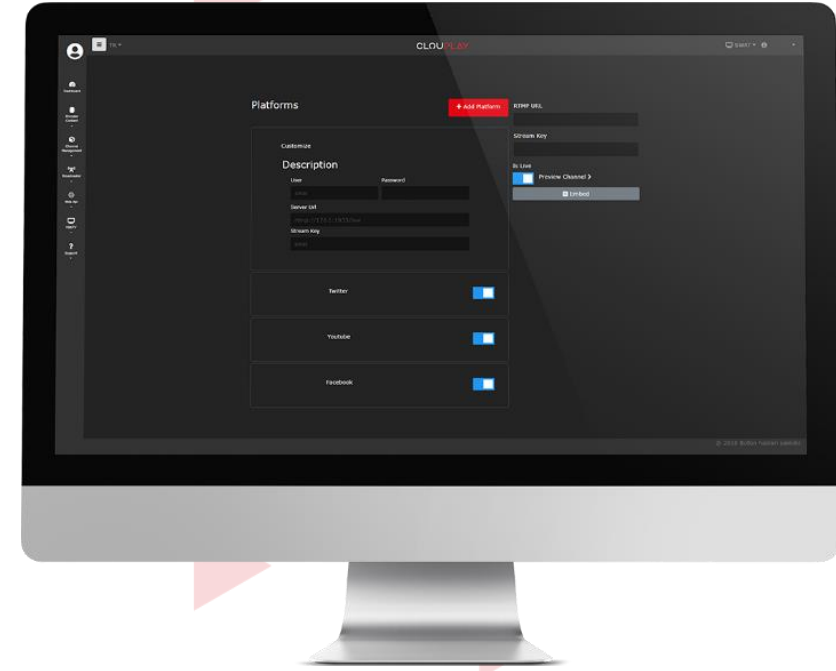

- Compatible with all the operating systems
- Share your work with all the platforms
(HBBTV/TV/WEB/Mobil)

Multi- Platform

Single solution to reach ALL the Platforms!!!

No need to go through various procedures and developments spending your time & money to get your work in all the platforms. With our new Multi Platform service you can share your videos in all the platforms through a single interface...