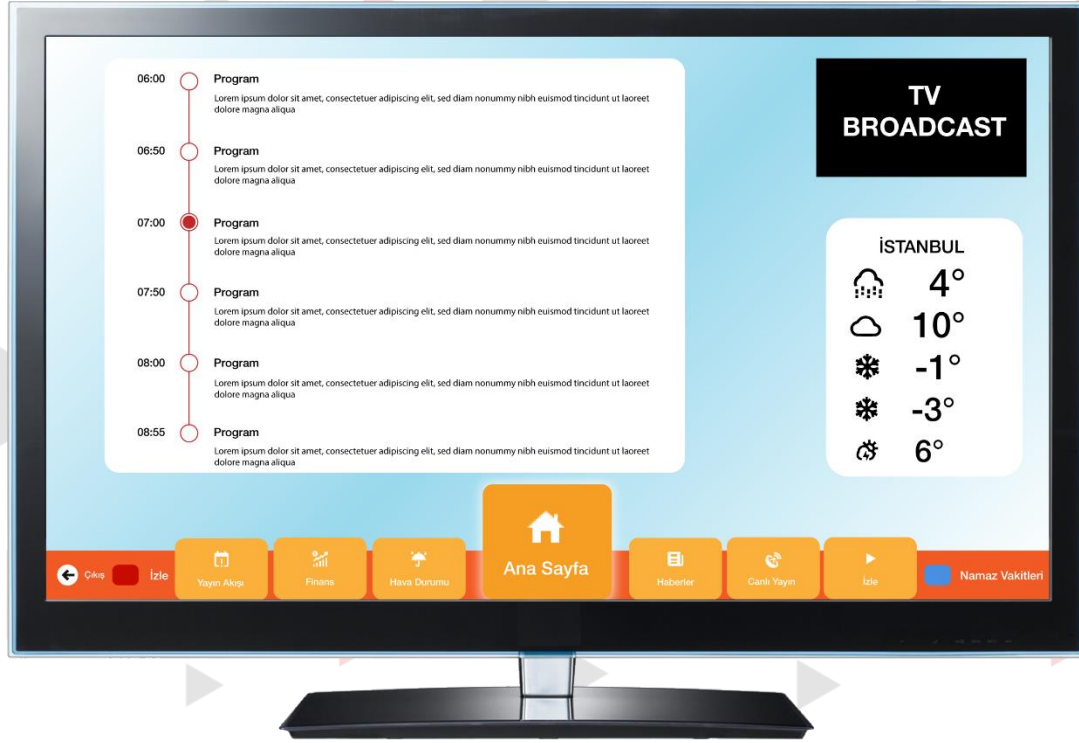

Design your stream, weather information, stock market feeds and HTML 5 games accordingly with the audience, based on location, gender and demographic information

TV BROADCAST