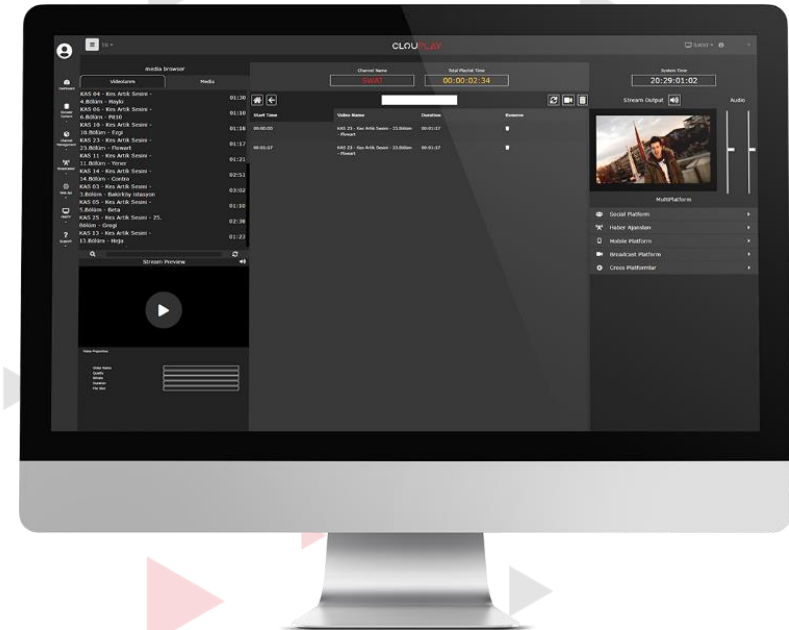

While managing your channel, you can create playlists for both Live Broadcast and VOD offline. Simultaneously you can work from your local access point or simply by using the cloud, and for both you don't need to worry about any incompatibility issues as our solution works with all the operating systems.

Second by second you can create your daily/weekly playlists and share them with all the platforms through our Multi Platform service, using our EPG service you can share your broadcast stream with all the platforms simultaneously.

Playout interface comes with a rich content pool which you can easily access and be able add to your playlist

In between the videos you can add ads and share this stream at multi platforms such as Facebook, Youtube and Periscope

- Compatible with all the operating systems
- Share your work with all the platforms
  (HBBTV/TV/WEB/Mobil)