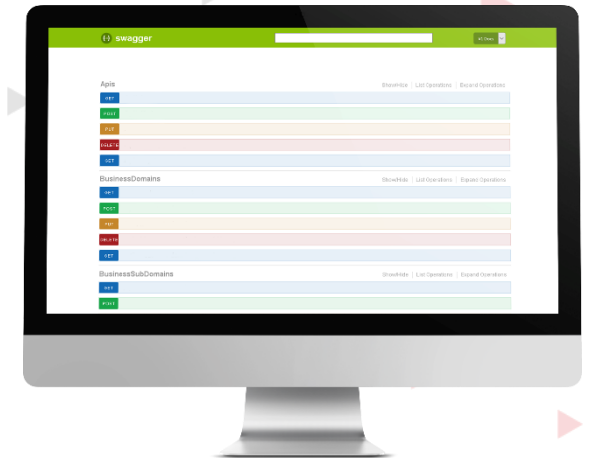

Encode API

Player API

Live VMS API

VOD VMS API

Up Until Today...

%100 Success – Received **6 Patents**

İTÜ Arı Teknokent “**Most Patent Holder StartUp Company**”

Tübitak and Kadem “**Most Innovative Entrepreneur Woman**” of the year