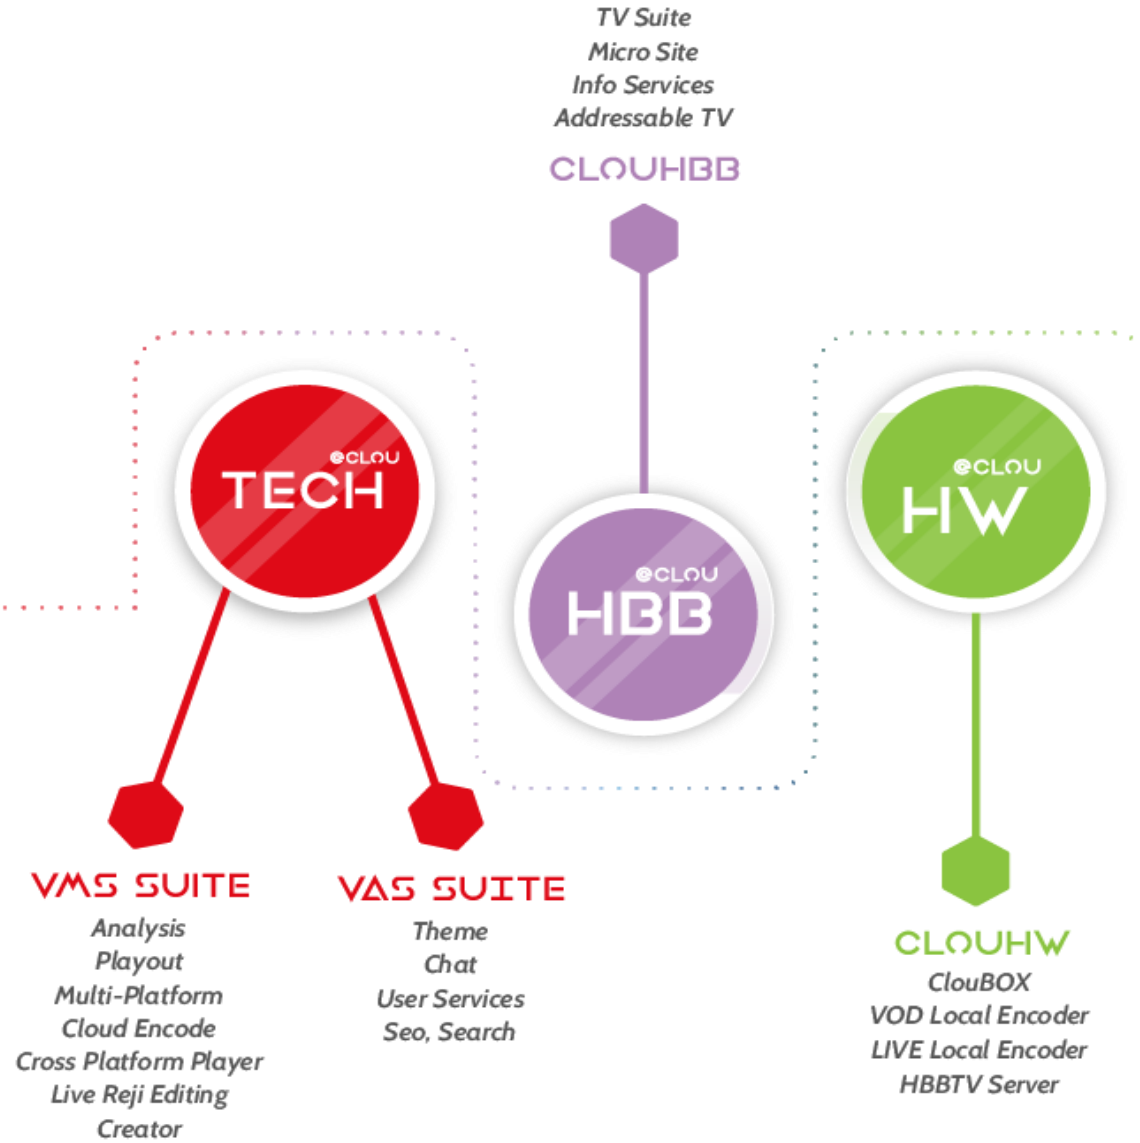

CLOUPLAY

**For Simple, Fast & Seamless
Media & Video Experience**

THANK YOU...