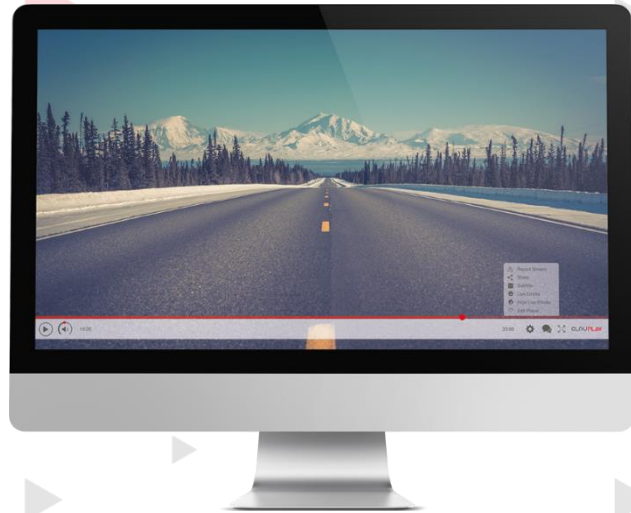

Cross Platform Player

Cross Platform solution enables you to share your broadcast from a SINGLE panel to ALL the platforms seamlessly. (Mobil, Web, HBB Tv ve Smart Tv)

Uncompromisingly from the speed to execute and high quality output of your works Cross Platform Player comes with a unique feature of being compatible with ALL the operating systems of your choice.

You can enjoy Cross Platform Player for all your works as it supports all the standard formats including DASH, HLS, HDS and MP4.

- Interactivity. Audience can participate in your survey
- Customizable structure. (Logo/Branding/Color etc)
- Supports all the video codec formats
- DRM/60Fps/4K support & integration
- Instant Chat integration
- Store integration for your purchases
- User data entry access
- Audience can choose the content to interact and be diverted accordingly of her choice of scenario.
- Trim & Crop any part of a video and Share at any social media platform
- MpegDASH/HLS and HBBTV support