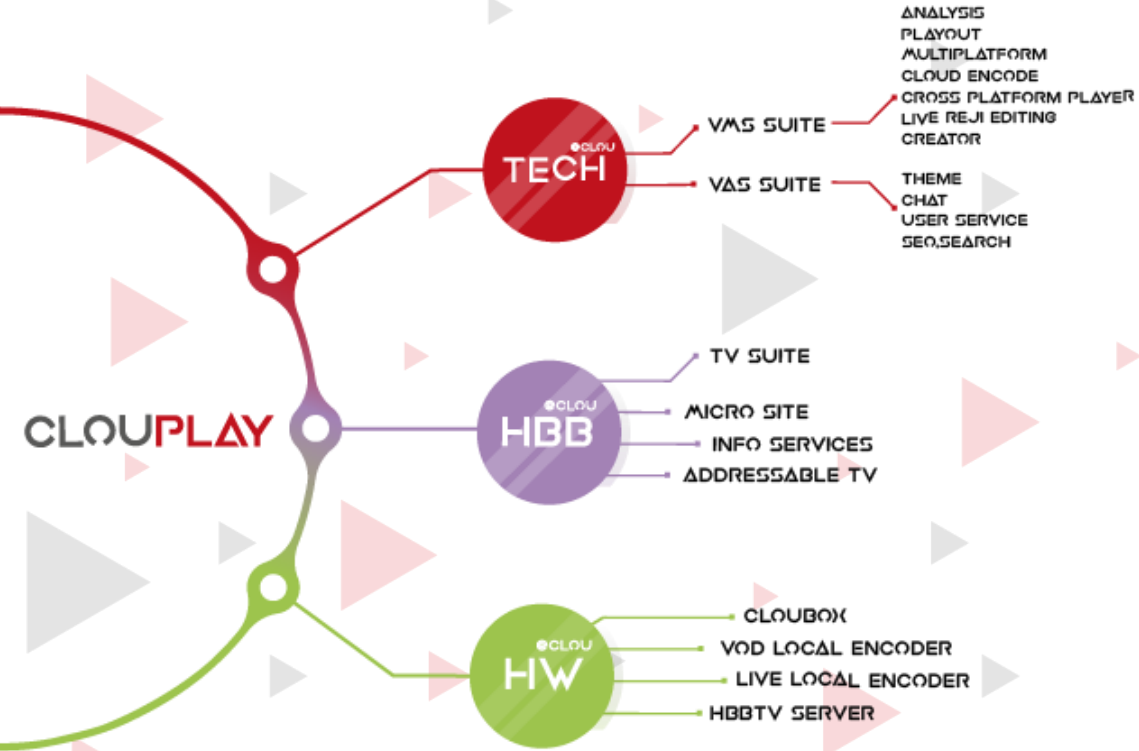

Analysis from ALL the Platforms

User Friendly Interface

Single Point of Access

Theme Store

Interactive

Faster

Multi-Platform

Cloud Technology

HBB TV

IP TV

Fully Integrated

Optimized

Seamless

Customizable

Multi-Operating System

Simple Live & On Demand Video Creation

Social Media Management Interface

Live Video Editing

Content Store