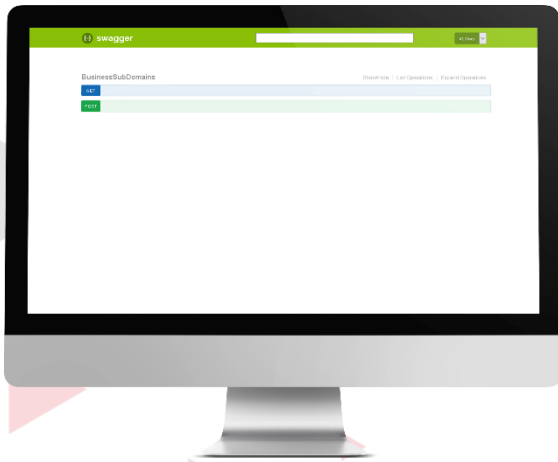

We provide flexibility for all the Developers through our API's
Increase your scope, get access to Personalization and Integration.

Encode API