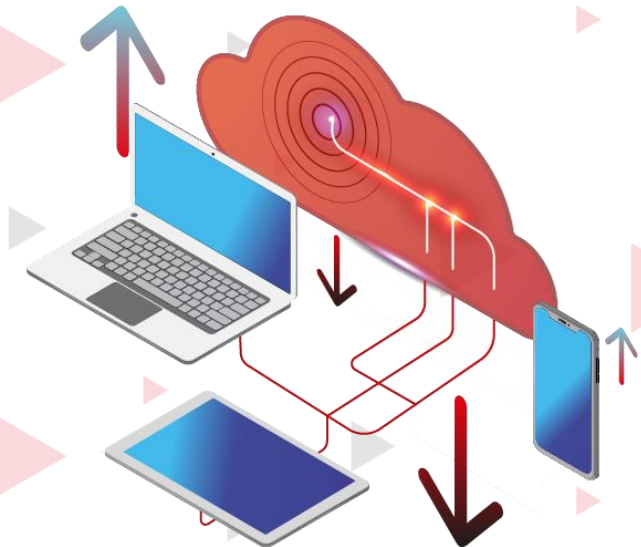

You can encrypt your broadcast and create a pay & watch service to capitalize on your work.

Cloud

Fast

Secure

Cost
Efficient

- All private profiles within the range of 144p to 4k
- Reachable from all the operating systems & web browsers
- DRM/60Fps/4K support & integration
- MpegDASH/HLS and HBBTV support
- Updated Codec support (Hecv/VP9/AV1)
- Supports all video formats

Cross Platform Player

Cross Platform solution enables you to share your broadcast from a SINGLE panel to ALL the platforms seamlessly. (Mobil, Web, HBB Tv ve Smart Tv)

Uncompromisingly from the speed to execute and high quality output of your works Cross Platform Player comes with a unique feature of being compatible with ALL the operating systems of your choice.

- Live camera feed entry.
- RTMP/RTSP sources can be defined
- Divisible touch screen
- Design your live stream and playlists using both Live and VOD content.
- Create & Add Logo, subtitle or various animation.
- High speed editing with no rendering.
- Manage your Live broadcast from ANY web explorer.
- Trim & Extract scenes from 160p'den 2K quality
- Work with your team simultaneously on the same project.
- Media Store access for thousands of contents