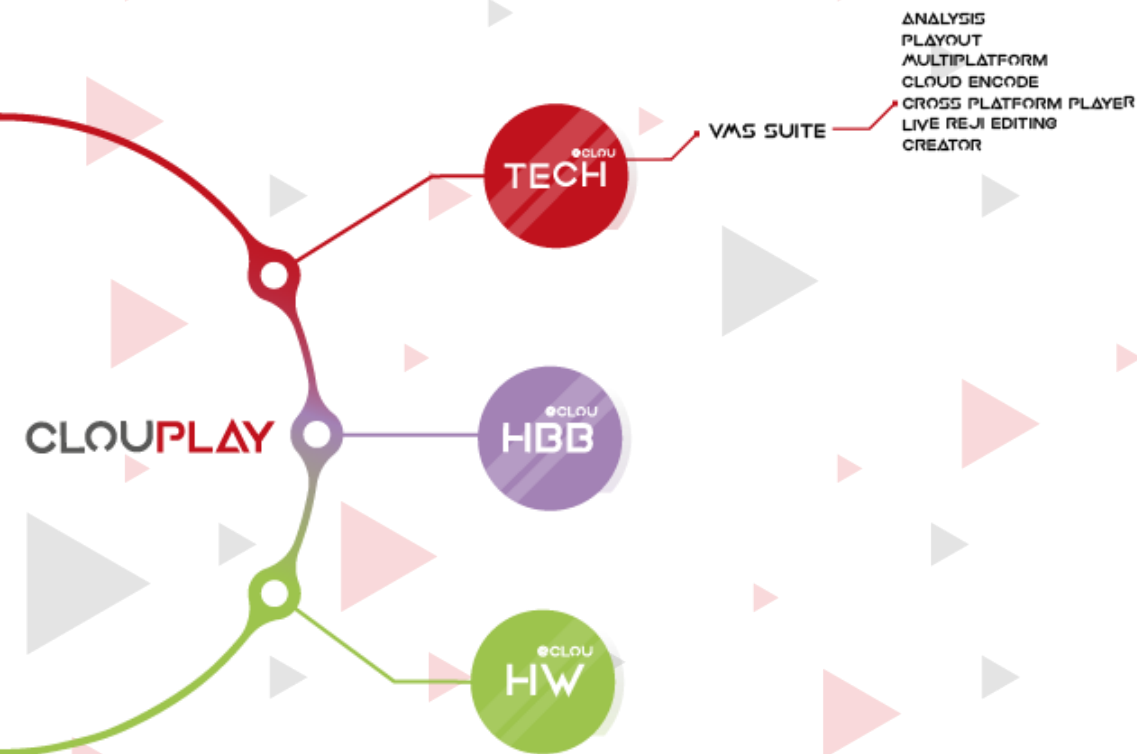

Analysis & Rating

Access all the Analysis & Rating datas gathered from all the platforms. (HBBTv/Web/Mobile/IPTv/Cable Tv)

Playout

Manage your Live & VOD broadcast, create your playlists. Accessible through all the devices using any operating system.

Multi-Platform

Through a single access interface get connected to all of the video platforms and share your content.

Cloud Encode

Get your access to 20 times faster encoding for your Live & VOD content with our over the Cloud solution.(Patented)

Cross Platform Player

High quality and secure Video Management Player providing a single access point to all the platforms.

Live Reji Editing

Edit & Manage your Live broadcasts securely with our Live Reji Player. Fast, Secure and full of features to make everything more simple.

Creator

End- to- End video management solution. Manage, produce & distribute your videos.