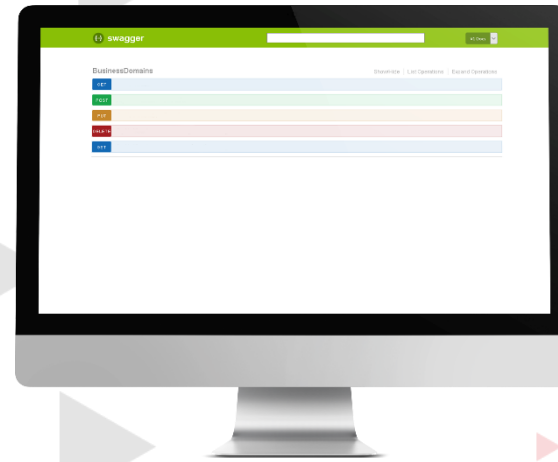

Live VMS API