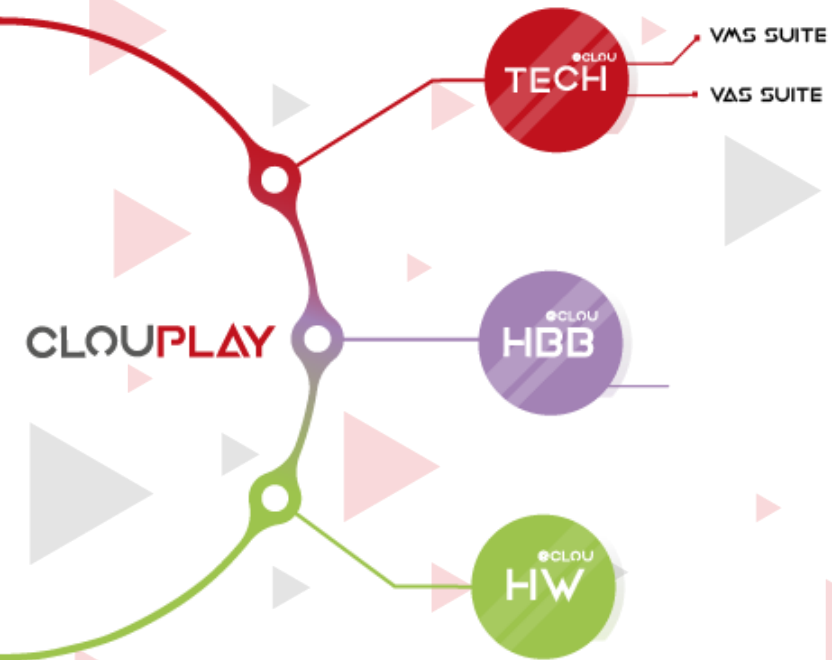

HBB TV

IP TV

Fully Integrated

Optimized

Seamless

Customizable

Multi-Operating System

Simple Live & On Demand Video Creation

Social Media Management Interface

Live Video Editing

Content Store

Do you want a SOLUTION? Where you can;

- Use **ANY** operating system while you work and manage your own Live & VOD video experience?
- Share your video with **ALL** the Platforms, including Social, Broadcast, Cable TV, PayTv/OTT, Mobile, IPTV, HBBTv Platforms?
- See real time analysis and rating data which is gathered from **ALL** the platform?
- Within a click, Reach a **Store** where you can have access to a enriched library of videos and be able to add them to you playlist?
- Able to use an encoding technology that runs **x20 faster** than what is so far available out there?