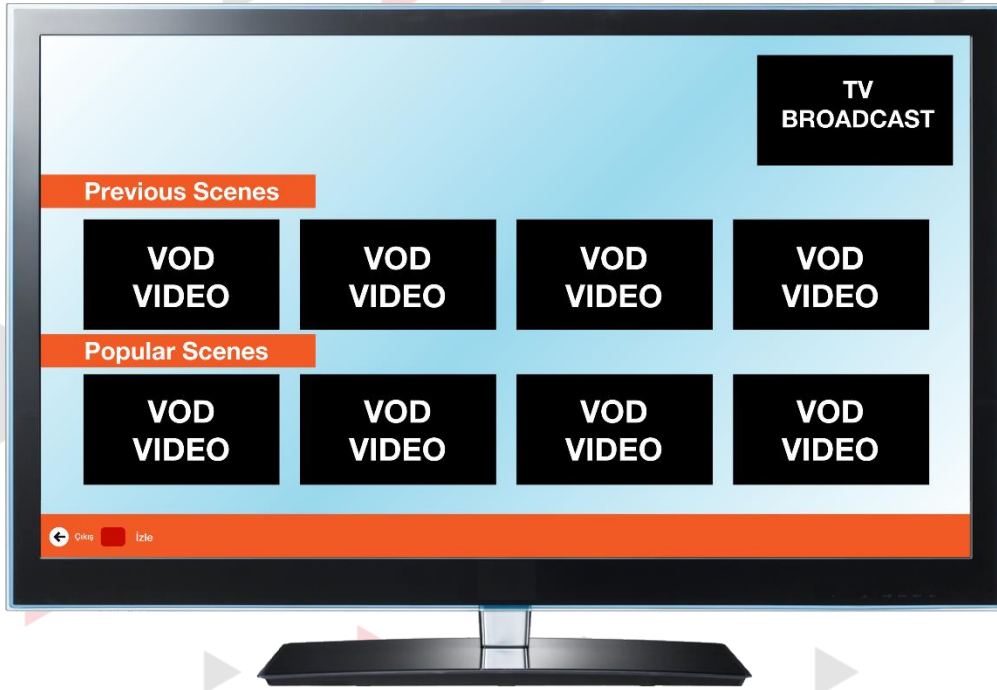

Get your access to VOD content from any web browser. Define paid VOD services and leverage your revenue through managing adds to your VOD stream.