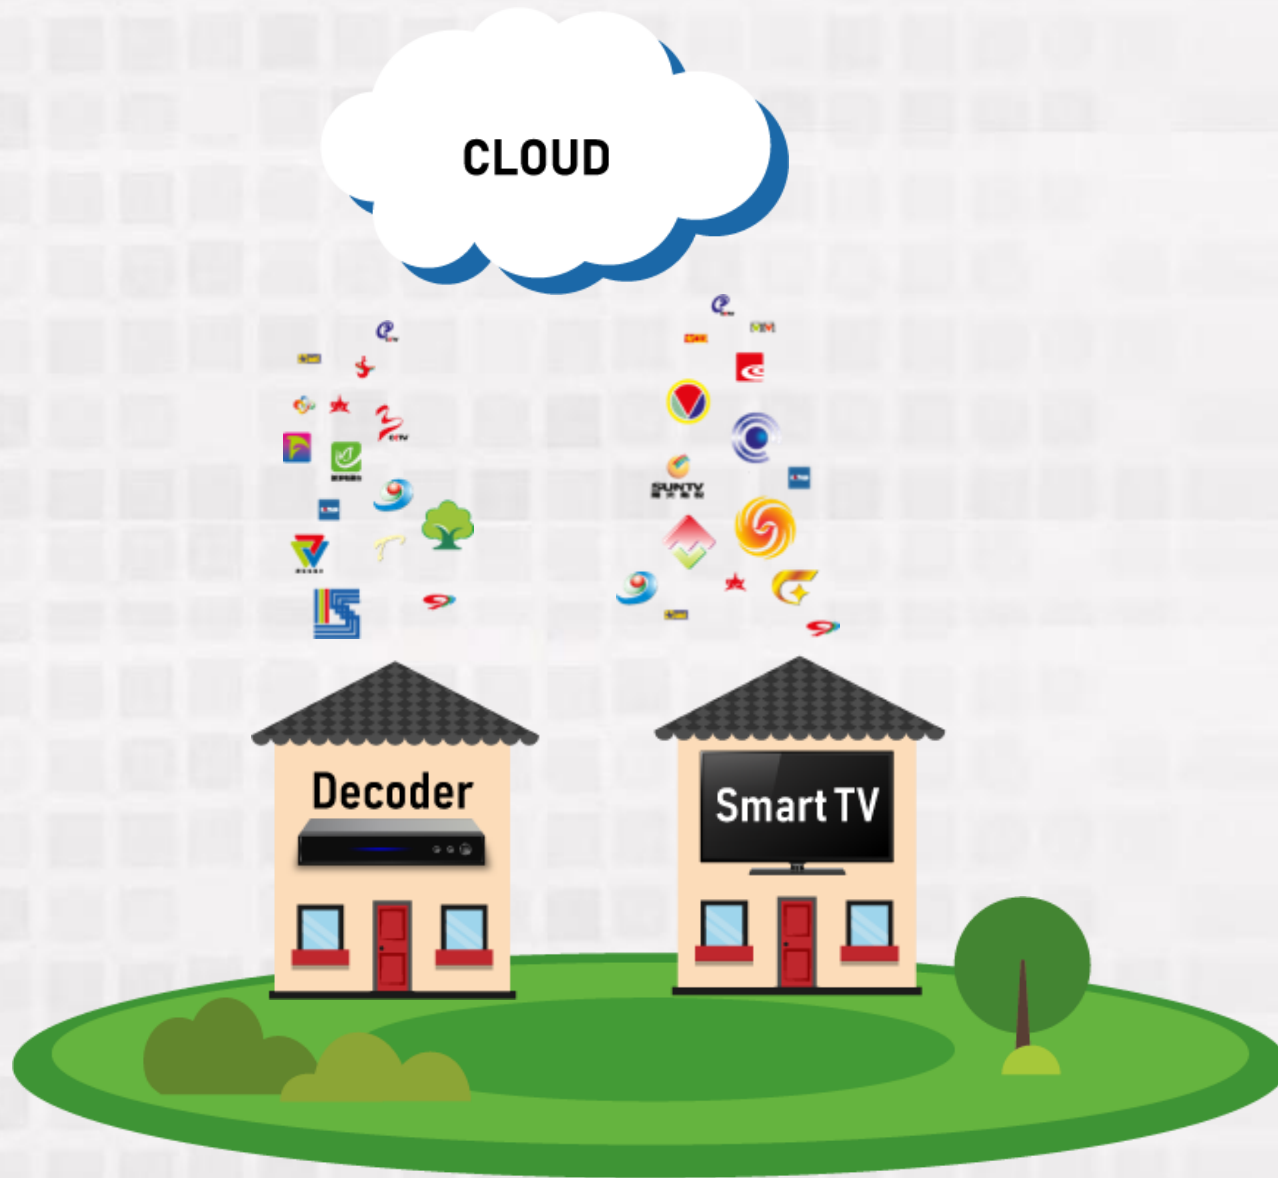

What is a device featuring HBB?

98%
coverage Smart
TVs 2017

500M New Generation Smart TV's distributed to end-users within the scope of Mobile TV and WEB TV, aggregated under the roof of Cross Platform around the world, and +10M Smart Satellite Receiver models installed in homes have been made available, in a manner compatible with HBB.

How Does ClouMagic Work?

How Does ClouMagic Work?

Delivered to the satellite through the software platform on which we broadcast exclusively in 2K and 4K formats via **SINGLE channel** (HD and SD) from the TV channel.

How Does ClouMagic Work?

From the TV channel **devices** featuring **HBB** reaches the channel list of devices featuring HBB through SINGLE channel.

How Does ClouMagic Work?

Provides the user with synchronized access to thousands of content in the channel list of devices featuring HBB through our cloud software, by using a SINGLE channel over TV.