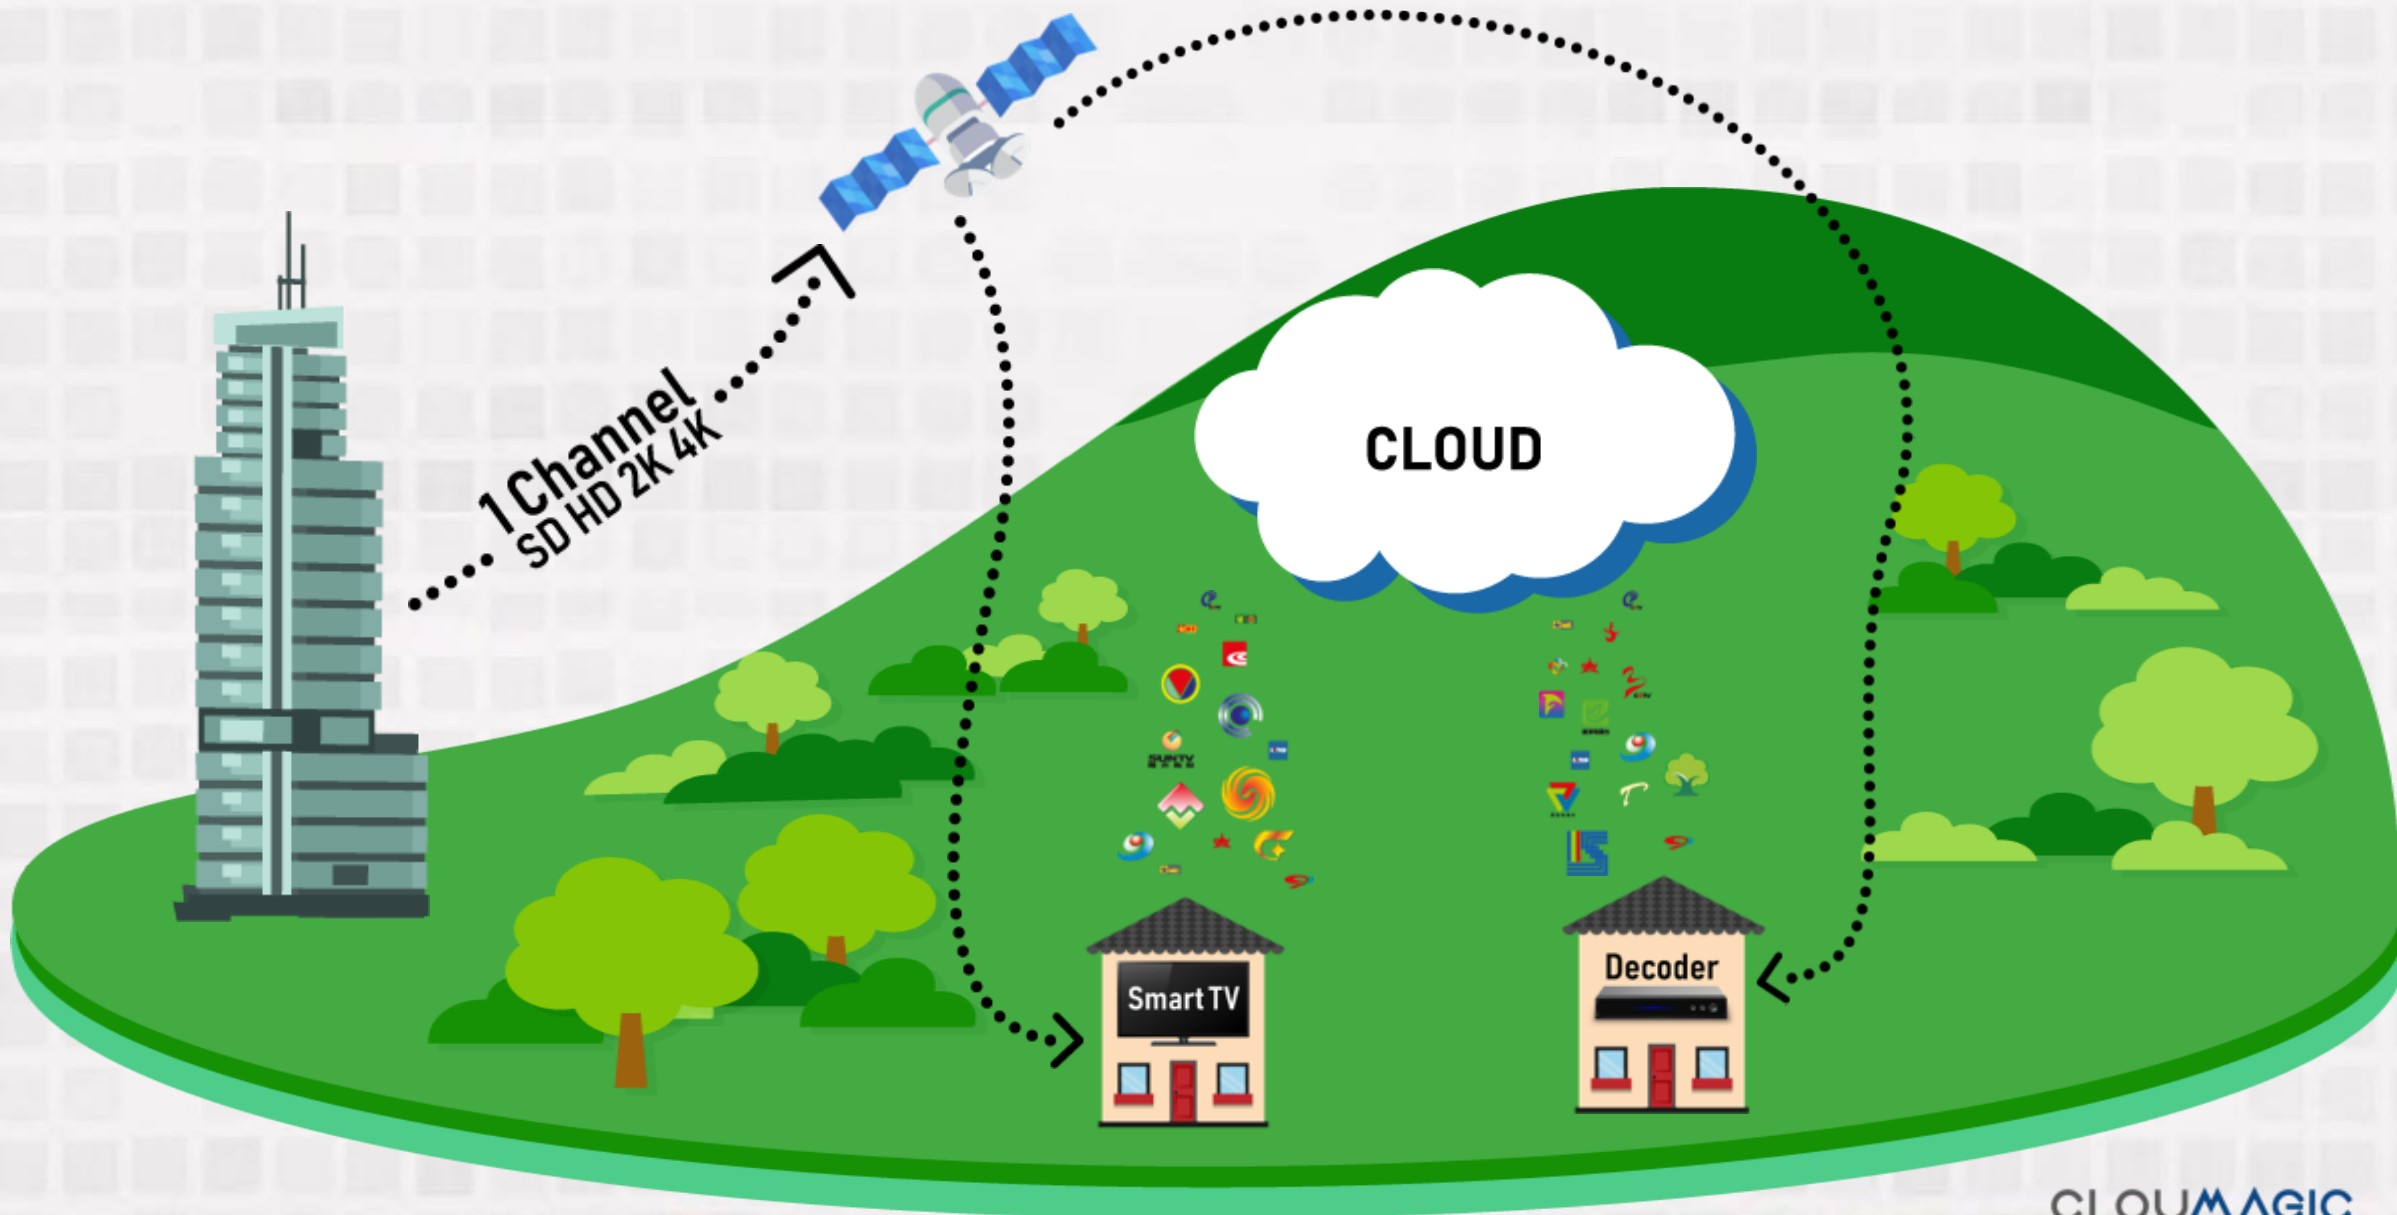

How Does ClouMagic Work?