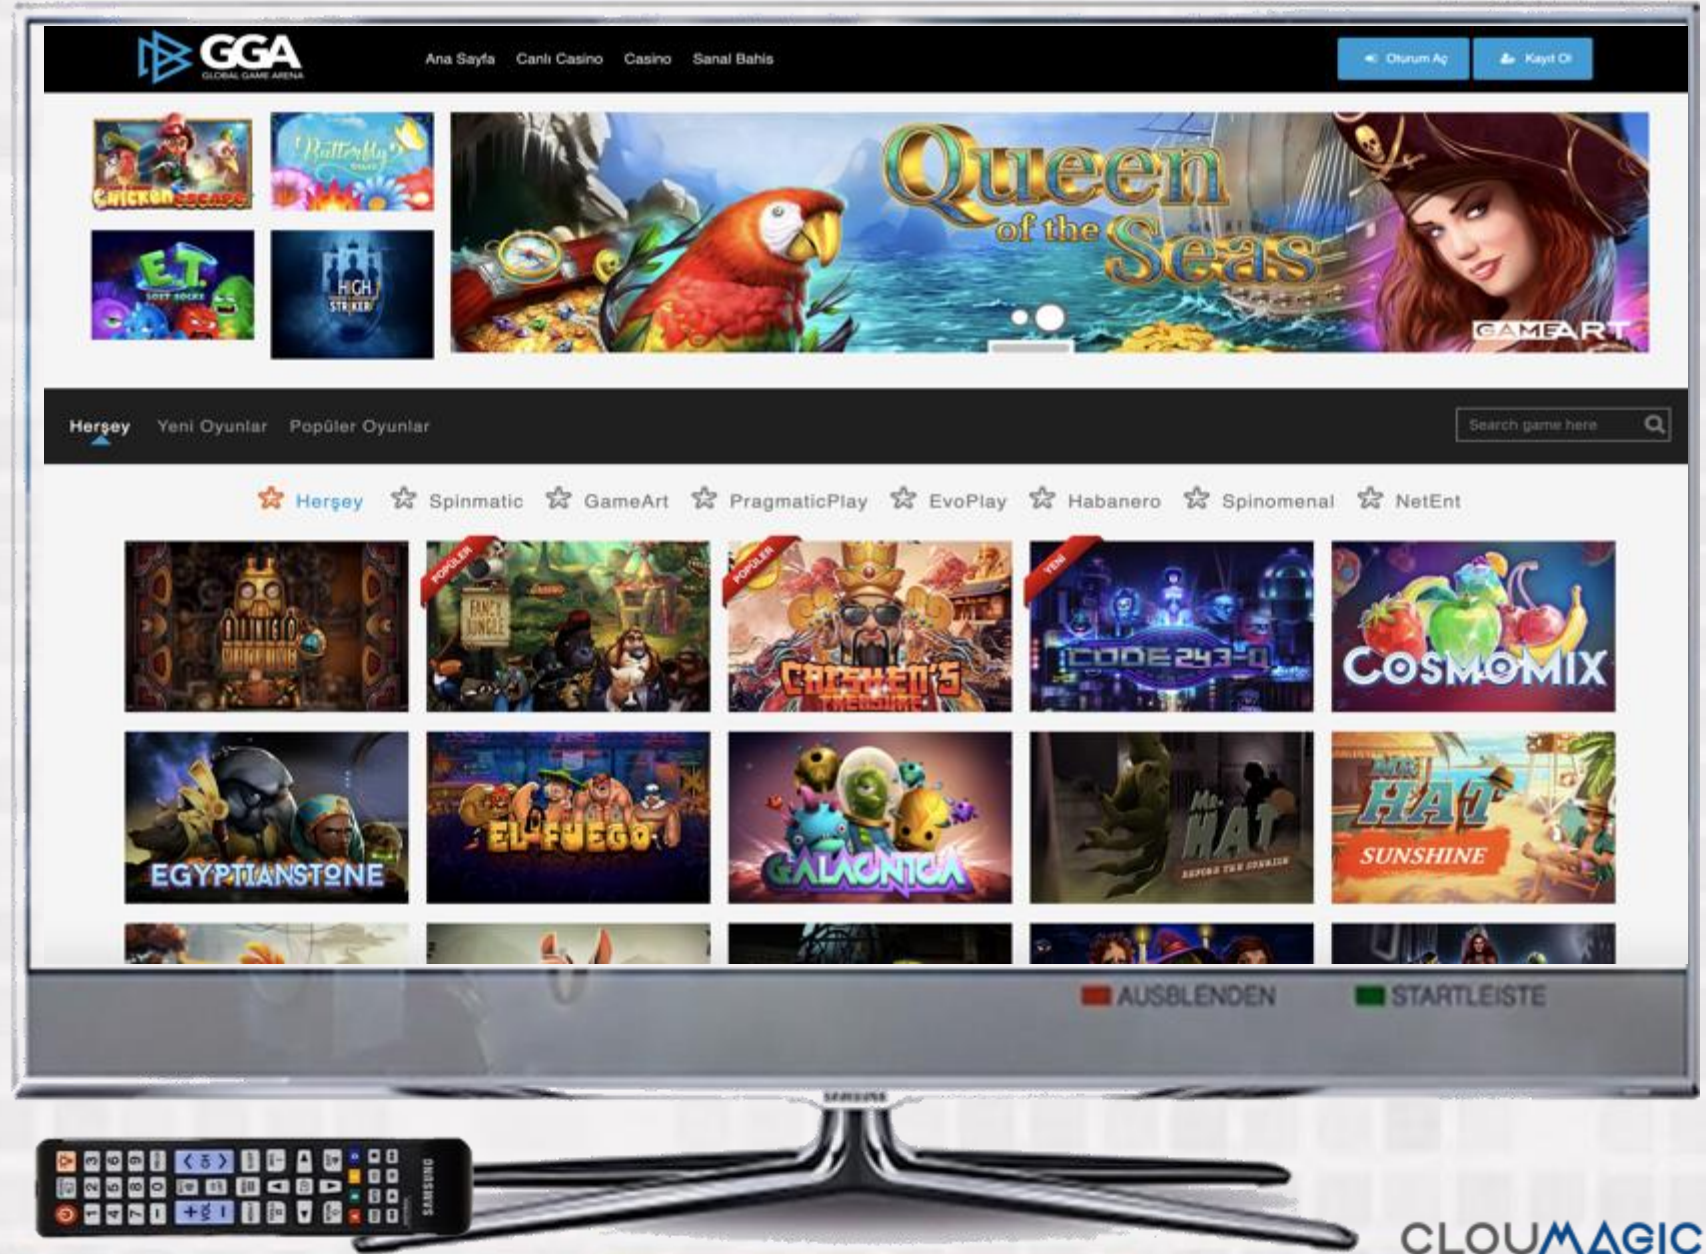

Live Casino
Bakara
Blackjack
Dragon Tiger
Keno
Live
Poker
Rulet
Sicbo
Wheel of Fortune

Casino
Spinmatic
GameArt
PragmaticPlay
EvoPlay
Habanero
Spinomenal
NetEnt

Virtual Betting
 League
 Greyhounds
 Horses
 Speedway
 Motorbikes