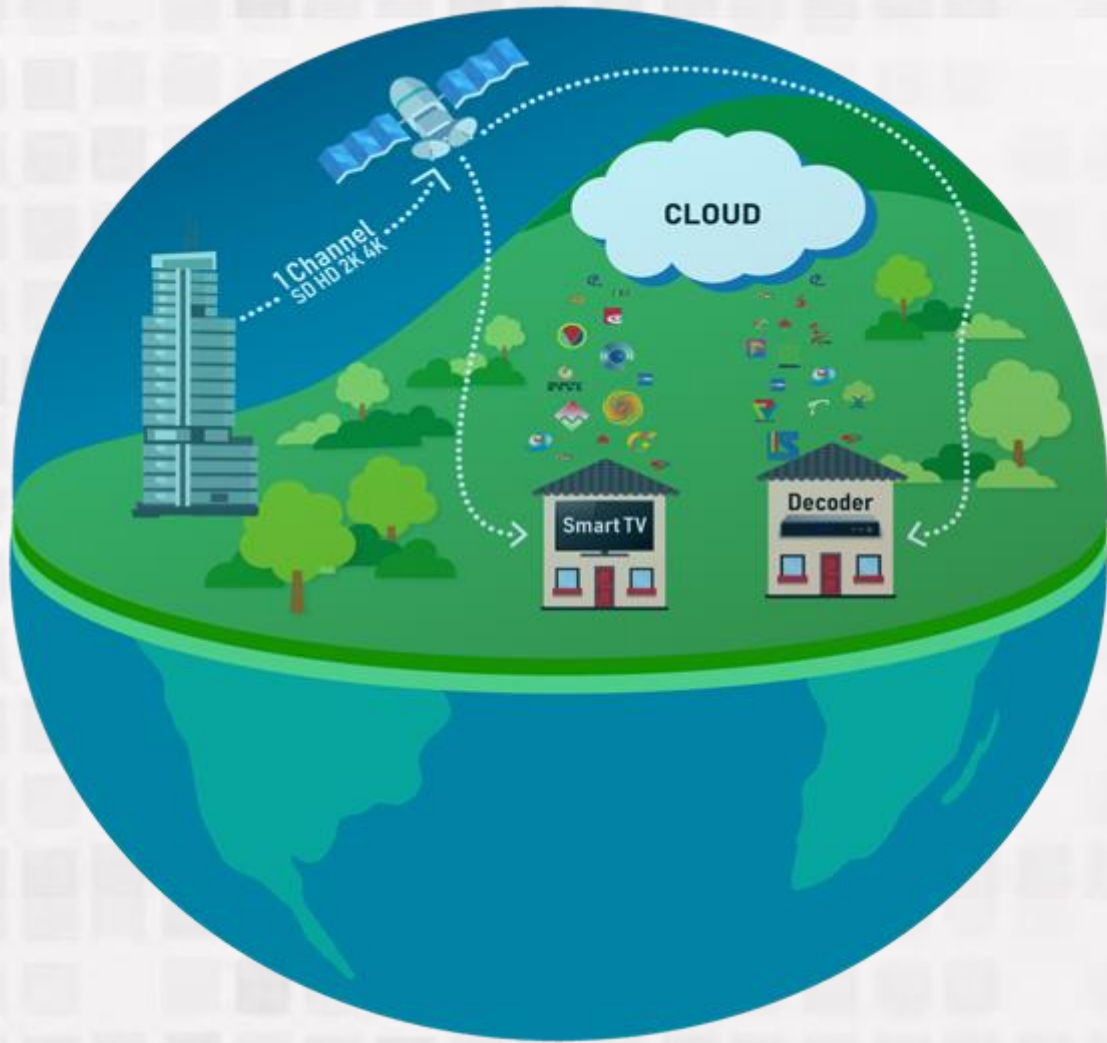

Broadband

Geo Targetting
Uniq User data

Broadcast
world all user
good broadcast
SD-HD-2K-4k-VR

What is ClouMagic?

New generation infrastructure enabling production, distribution and management of **in devices** featuring **HBB** live or VOD content.

WHAT CAN YOU DO WITH AN **ONLINE** BROADCAST PLATFORM?

- Detailed Statistics, Analytics and Ratings
- Instant Location-Based Weather Forecasts
- Survey Applications
- Instantaneous Interactive Advertising
- Social Network Integration
- Forward/Back Skipping
- Personalized Screens
- Simultaneous Compatibility with All Operating Systems
- Breaking News
- Location-Based Content Access
- Interactive Purchases During Broadcast
- Instant Foreign Exchange and Stock Market Updates