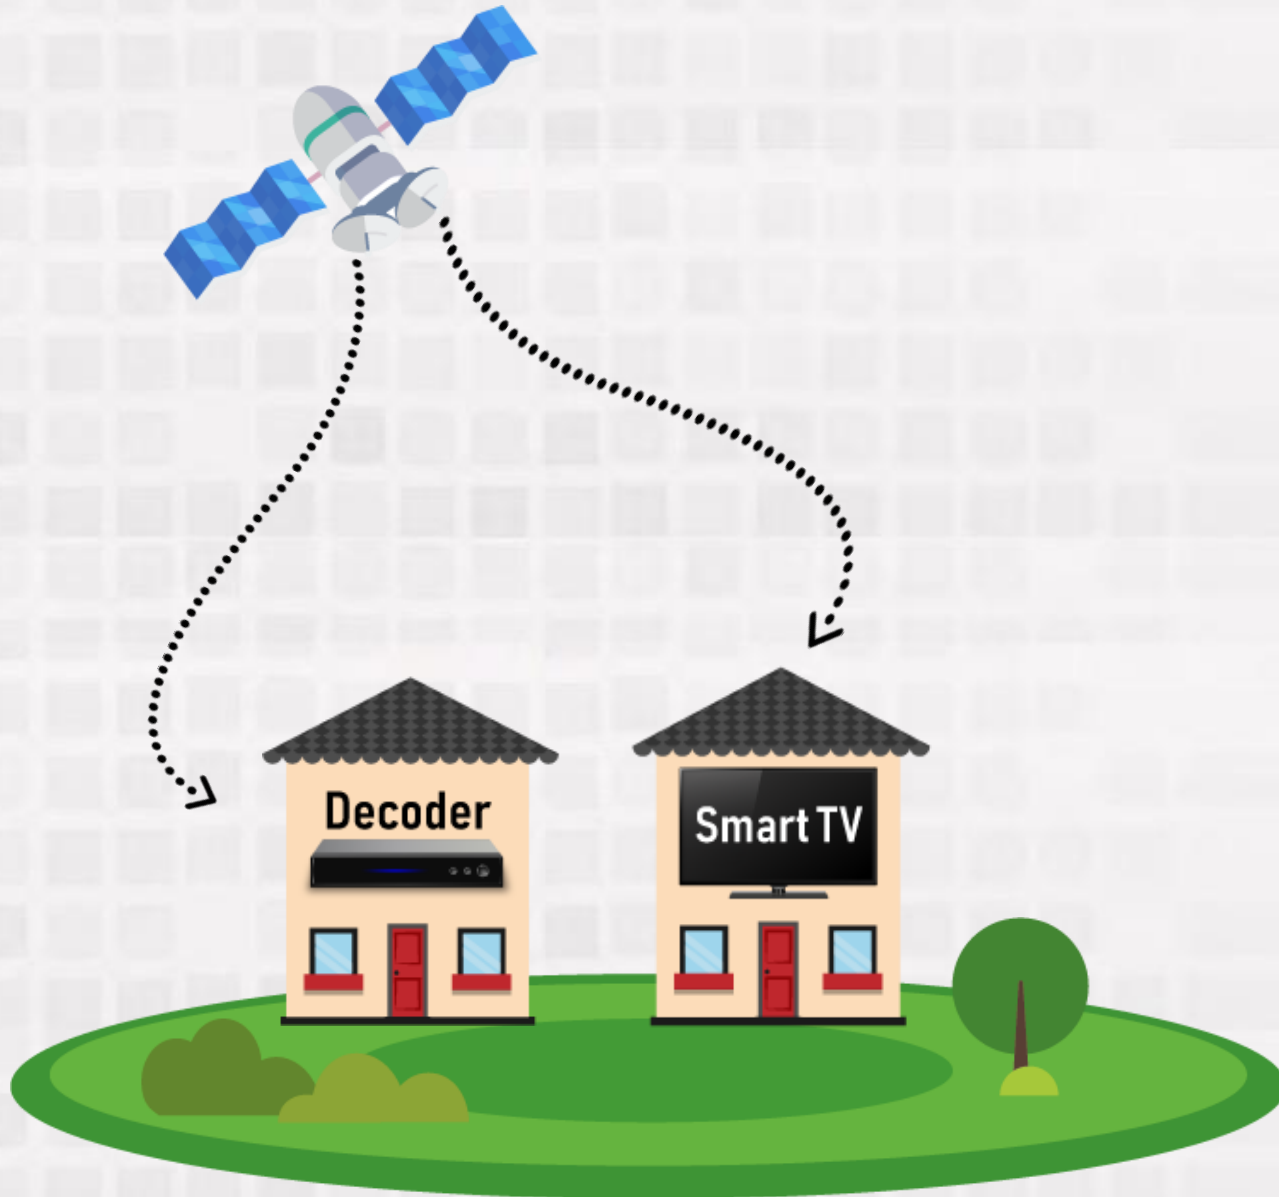

What is a device featuring HBB?

98%
coverage Smart
TVs 2017

500M New Generation Smart TV's distributed to end-users within the scope of Mobile TV and WEB TV, aggregated under the roof of Cross Platform around the world, and +10M Smart Satellite Receiver models installed in homes have been made available, in a manner compatible with HBB.

How Does ClouMagic Work?

How Does ClouMagic Work?

Delivered to the satellite through the software platform on which we broadcast exclusively in 2K and 4K formats via **SINGLE channel** (HD and SD) from the TV channel.

How Does ClouMagic Work?

From the TV channel **devices** featuring **HBB** reaches the channel list of devices featuring HBB through SINGLE channel.

How Does ClouMagic Work?

Provides the user with synchronized access to thousands of content in the channel list of devices featuring HBB through our cloud software, by using a SINGLE channel over TV.