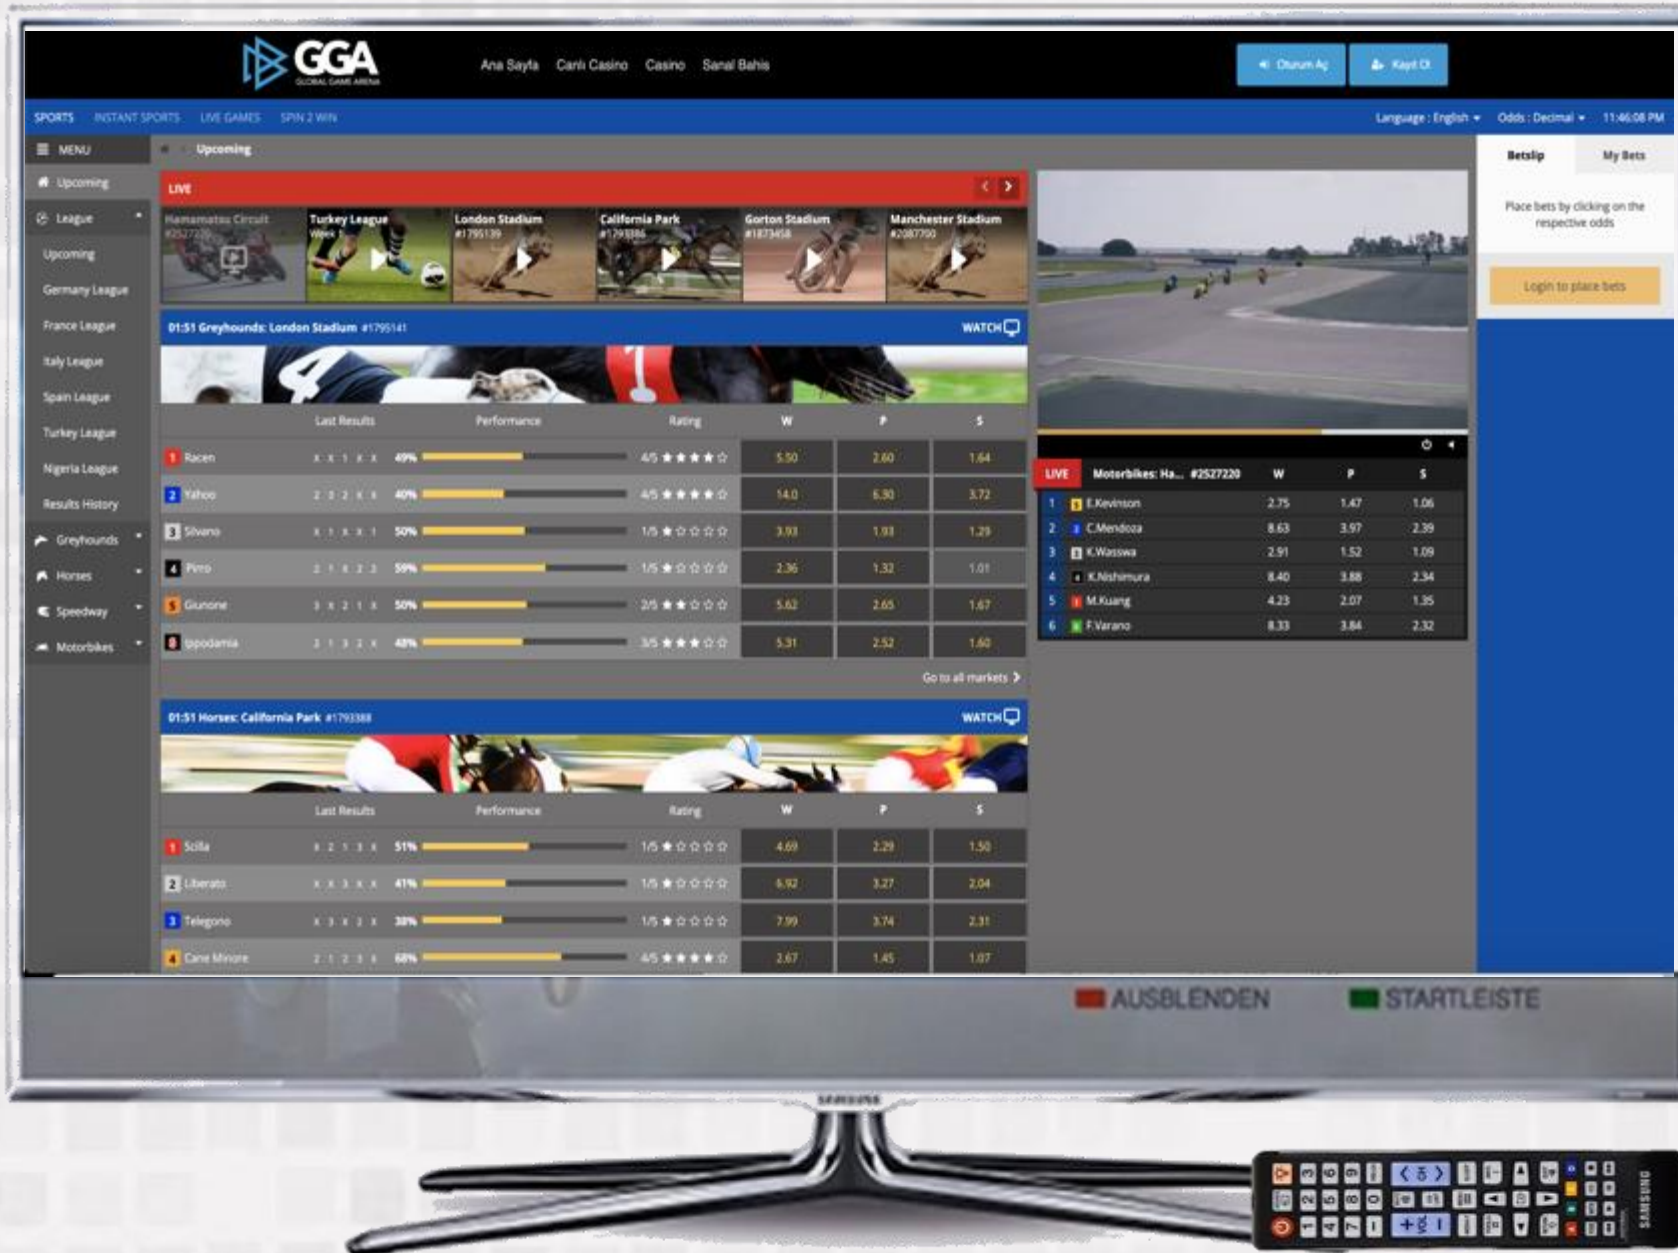

Live Casino
Bakara
Blackjack
Dragon Tiger
Keno
Live
Poker
Rulet
Sicbo
Wheel of Fortune

Casino
Spinmatic
GameArt
PragmaticPlay
EvoPlay
Habanero
Spinomenal
NetEnt

Virtual Betting
 League
 Greyhounds
 Horses
 Speedway
 Motorbikes